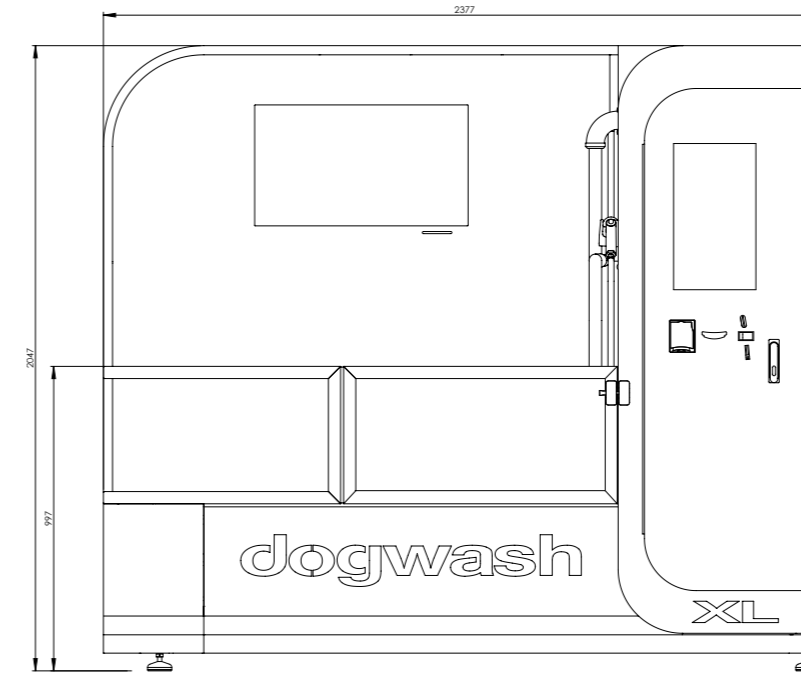

Selectable Options

- ▶ Coin & token validator
- ▶ Banknote reader
- ▶ Nayax payment terminal
- ▶ Electric water heater
- ▶ 32-inch FULL HD LED TV

Specifications Dog Wash XL

Dimensions:
Length 93.5" (238 cm)
Height 78.7" (200 cm)
Depth 27.5" (70 cm)