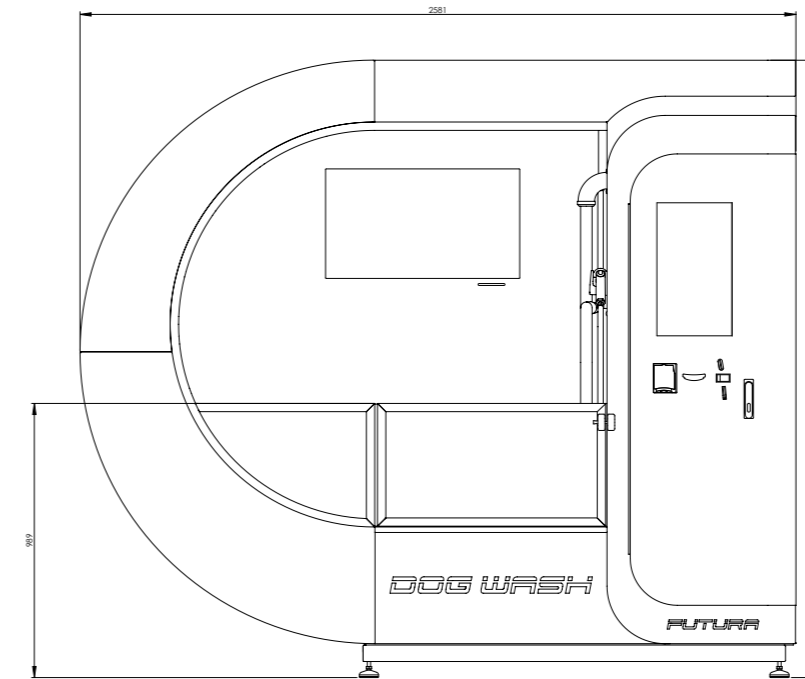

Futura model versions

FUTURA

Push button model

FUTURA

11-inch Touchscreen model

FUTURA

22-inch Touchscreen model

Color screen

3.5-inch
Color screen
(320 x 240 pixels)

Touchscreen

11-inch
HD Touchscreen
(1024 x 768 pixels)

Touchscreen

MEGA 22-inch
Full HD Touchscreen
(1920 x 1080 pixels)

Push button

8 illuminated anti-vandal
push buttons

Gorilla Glass

3 mm vandalism proof

Gorilla Glass

6 mm vandalism proof

Audio instructions

-

Audio instructions

30 languages

Audio instructions

30 languages

Celebrity instructions

-

Celebrity instructions

40+ celebrities

Celebrity instructions

40+ celebrities

Dog Wash Programs

1. 1 Shampoo
2. 2 Rinse water
3. 3 Conditioner
4. 4 Anti-Flea Shampoo
5. 5 Blow Dry Low
6. 6 Blow Dry High
7. 7 Disinfect Tub
8. 8 Pause / Stop

* All iClean Dog Wash models have the same Dog Wash programs.

Selectable Options

- Coin & token validator
- Banknote reader
- Nayax payment terminal
- Electric water heater
- 32-inch FULL HD LED TV

Specifications Dog Wash Futura

Dimensions:

Length 101.6" (258 cm)
Height 86.6" (220 cm)
Depth 27.5" (70 cm)

Option Nayax: 1.9" (5 cm) extra depth
Option TV: 4.7" (12,5 cm) extra depth

- Roof can be temporarily removed for inside placement

Dimensions washtub:

Length 66.9" (170 cm)
Depth 25.6" (65 cm)

Weight: approximately 968 pounds (440 kg)

Features:

- Aircraft-grade stainless steel 304B
- Triple filtration drain system
- Contoured non-skid platform
- 2-speed 10HP commercial grooming dryer with built-in air heater.
- Low maintenance peristaltic pumps with very high accuracy (lower chemical costs)
- Multilingual system (Text & audio)
  Available on Touchscreen model
- Audio Instructions (30 languages, 40 celebrities)
  Available on Touchscreen model
- Customizable multicolor LED panel
- 110 V (USA) / 230 V (Europe)