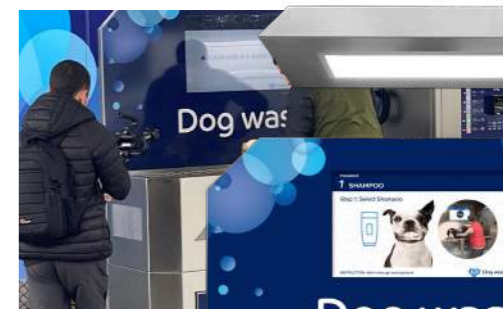

o IMO Car Wash

Project *IMO Car Wash*

iClean International and IMO Car Wash worked together on a custom iClean CyberWash.

We designed a custom IMO CyberWash with push button control, coin & token validator, banknote reader, Nayax payment terminal, custom kickpanel and decals.

We also developed a custom instruction video.

For more custom Dog Wash projects please visit our website: www.icleandogwash.com