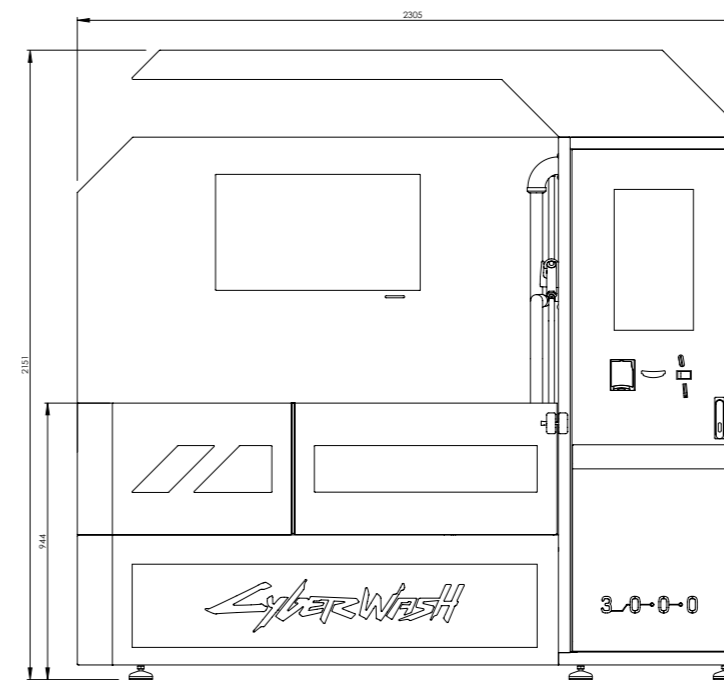

CyberWash model versions

CYBERWASH

Push button model

CYBERWASH

11-inch Touchscreen model

CYBERWASH

22-inch Touchscreen model

Color screen
3.5-inch
Color screen
(320 x 240 pixels)

Touchscreen
11-inch
HD Touchscreen
(1024 x 768 pixels)

Touchscreen
MEGA 22-inch
Full HD Touchscreen
(1920 x 1080 pixels)

Push button
8 illuminated anti-vandal
push buttons

Gorilla Glass
3 mm vandalism proof

Gorilla Glass
6 mm vandalism proof

Audio instructions
-

Audio instructions
30 languages

Audio instructions
30 languages

Celebrity instructions
-

Celebrity instructions
40+ celebrities

Celebrity instructions
40+ celebrities

Dog Wash Programs

1. 1 Shampoo
2. 2 Rinse water
3. 3 Conditioner
4. 4 Anti-Flea Shampoo
5. 5 Blow Dry Low
6. 6 Blow Dry High
7. 7 Disinfect Tub
8. 8 Pause / Stop

* All iClean Dog Wash models have the same Dog Wash programs.

Selectable Options

- Coin & token validator
- Banknote reader
- Nayax payment terminal
- Electric water heater
- 32-inch FULL HD LED TV

Specifications CyberWash

Dimensions:
Length 90.6" (230 cm)
Height 84.7" (215 cm)
Depth 27.5" (70 cm)

Option TV: 4.7" (12,5 cm) extra depth

- Roof can be temporarily removed for inside placement

Dimensions washtub:
Length 63.0" (160 cm)
Depth 21.7" (55 cm)

Weight: approximately 750 pounds (340 kg)

Features:

- Aircraft-grade stainless steel 304B
- Triple filtration drain system
- Contoured non-skid platform
- 2-speed 10HP commercial grooming dryer with built-in air heater.
- Low maintenance peristaltic pumps with very high accuracy (lower chemical costs)
- Multilingual system (Text & audio)
  Available on Touchscreen model
- Audio Instructions (30 languages, 40 celebrities)
  Available on Touchscreen model
- Customizable multicolor LED panel
- 110 V (USA) / 230 V (Europe)