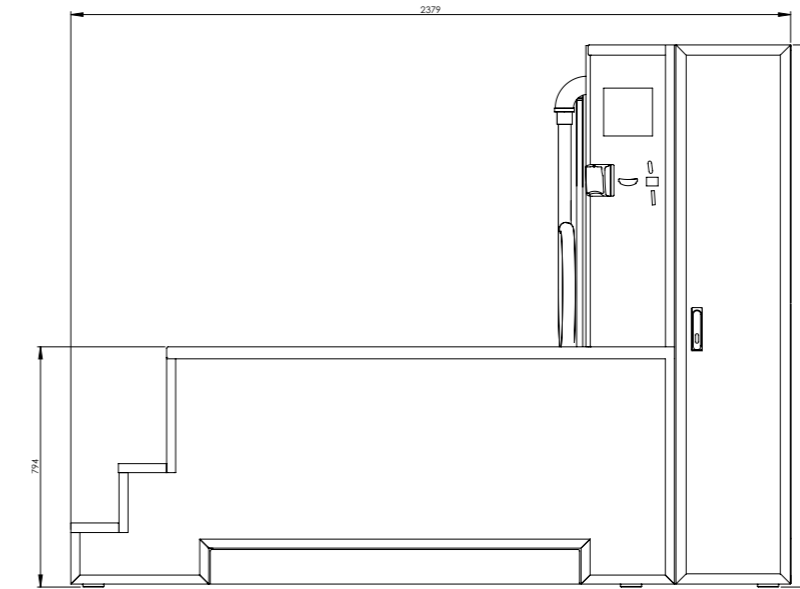

Selectable Options

- ▶ Coin & token validator
- ▶ Banknote reader
- ▶ Nayax payment terminal
- ▶ Electric water heater

Specifications Dog Wash Spa

Dimensions:

Length 94.5" (240 cm)
Height 72.8" (185 cm)
Depth 41.0" (105 cm)