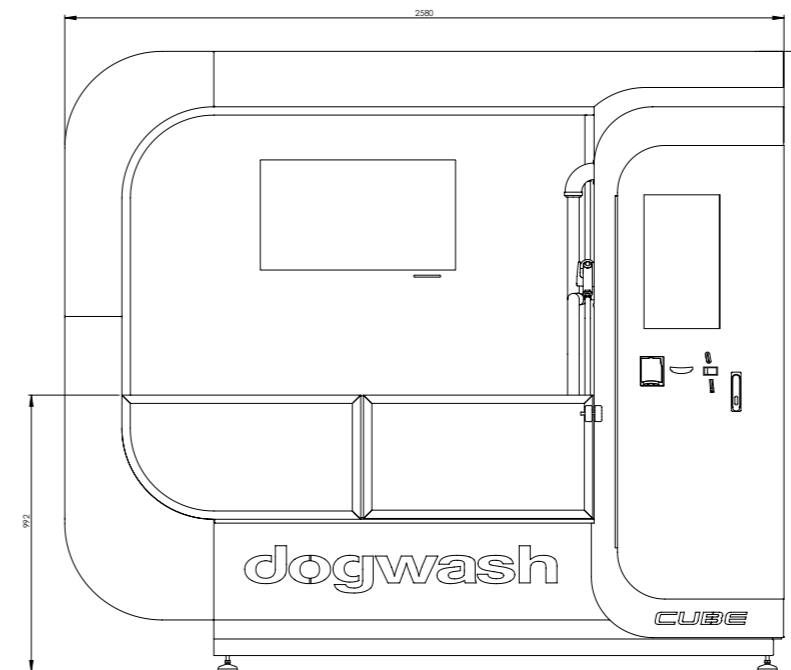

Selectable Options

- ▶ Coin & token validator
- ▶ Banknote reader
- ▶ Nayax payment terminal
- ▶ Electric water heater
- ▶ 32-inch FULL HD LED TV

Specifications Dog Wash Cube

Dimensions:

Length 101.6" (258 cm)
Height 86.6" (220 cm)
Depth 27.5" (70 cm)