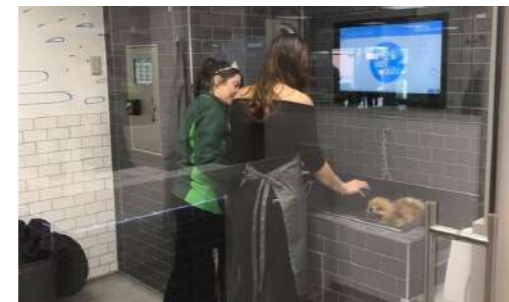

Project *Pets at Home*

iClean International and Pets at Home worked together on a new Dog Self Wash project. We designed a custom Pets at Home 'Tower' with an 11-inch touchscreen, coin & token validator and Nayax payment terminal.

We also developed new software with custom audio instructions, user interface, screensaver & instruction video.

For more custom Dog Wash projects please visit our website: www.icleandogwash.com