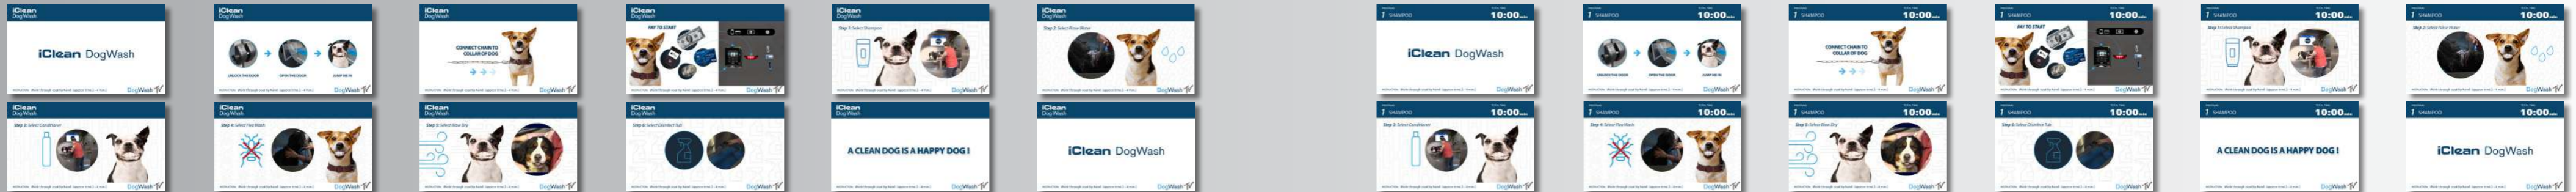

11-inch Touchscreen model

Details Touchscreen

- 11-inch HD Touchscreen
- 3 mm vandalism proof Gorilla glass
- Custom User interface
- Audio instructions
  30 languages
  40 celebrities