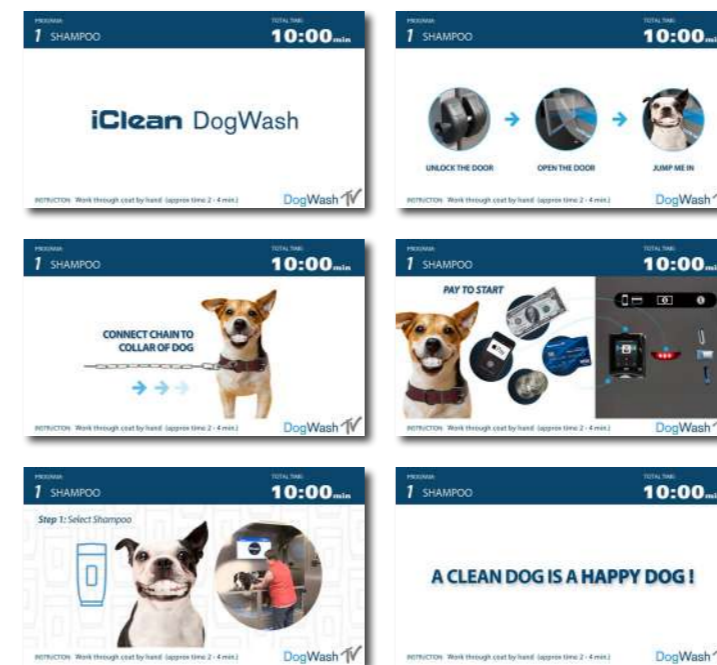

32-inch FULL HD LED TV

We offer the option to build a 32-inch FULL HD LED TV into the back wall of your Dog Wash. This is a perfect marketing tool. You can play videos via the operating system / touchscreen computer. The Dog Wash comes with a media USB stick with a screensaver animation in the language of your choice. You can also use the TV for advertising and cross-selling purposes. The Dog Wash is used for cross-selling in most locations where it is installed (for example: car wash locations, gas stations, pet stores, veterinary clinics, garden centers or holiday resorts).

The touchscreen Dog Wash models have an overlay that is displayed on top of the TV videos. This allows the customer to see relevant information while washing.

1. The overlay shows:
2. Selected program
   - Total time left
   - Wash instruction