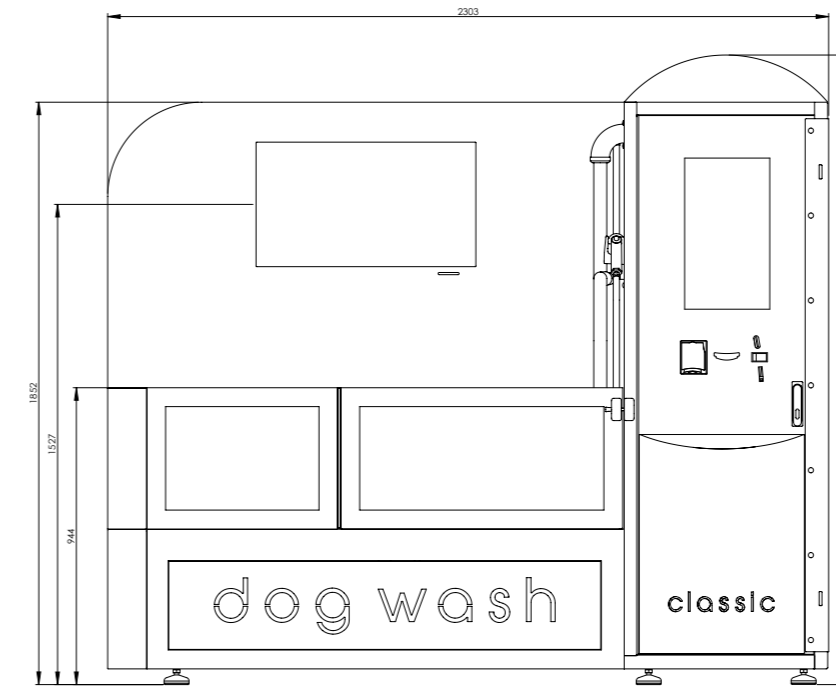

Classic PRO model versions

Color screen 3.5-inch Color screen (320 x 240 pixels)	Touchscreen 11-inch HD Touchscreen (1024 x 768 pixels)	Touchscreen MEGA 22-inch Full HD Touchscreen (1920 x 1080 pixels)
Push button 8 illuminated anti-vandal push buttons	Gorilla Glass 3 mm vandalism proof	Gorilla Glass 6 mm vandalism proof
Audio instructions -	Audio instructions 30 languages	Audio instructions 30 languages
Celebrity instructions -	Celebrity instructions 40+ celebrities	Celebrity instructions 40+ celebrities

Dog Wash Programs

1. 1 Shampoo
2. 2 Rinse water
3. 3 Conditioner
4. 4 Anti-Flea Shampoo
5. 5 Blow Dry Low
6. 6 Blow Dry High
7. 7 Disinfect Tub
8. 8 Pause / Stop

* All iClean Dog Wash models have the same Dog Wash programs.

Selectable Options

- Coin & token validator
- Banknote reader
- Nayax payment terminal
- Electric water heater
- 32-inch FULL HD LED TV

Specifications Dog Wash Classic PRO

Dimensions:
Length 90.6" (230 cm)
Height 78.7" (200 cm)
Depth 27.5" (70 cm)

Option TV: 4.7" (12,5 cm) extra depth

Dimensions washtub:
Length 63.0" (160 cm)
Depth 21.7" (55 cm)

Weight: approximately 750 pounds (340 kg)

Features:

- Aircraft-grade stainless steel 304B
- Triple filtration drain system
- Contoured non-skid platform
- 2-speed 10HP commercial grooming dryer with built-in air heater.
- Low maintenance peristaltic pumps with very high accuracy (lower chemical costs)
- Multilingual system (Text & audio)
  Available on Touchscreen model
- Audio Instructions (30 languages, 40 celebrities)
  Available on Touchscreen model
- Customizable multicolor LED panel
- 110 V (USA) / 230 V (Europe)