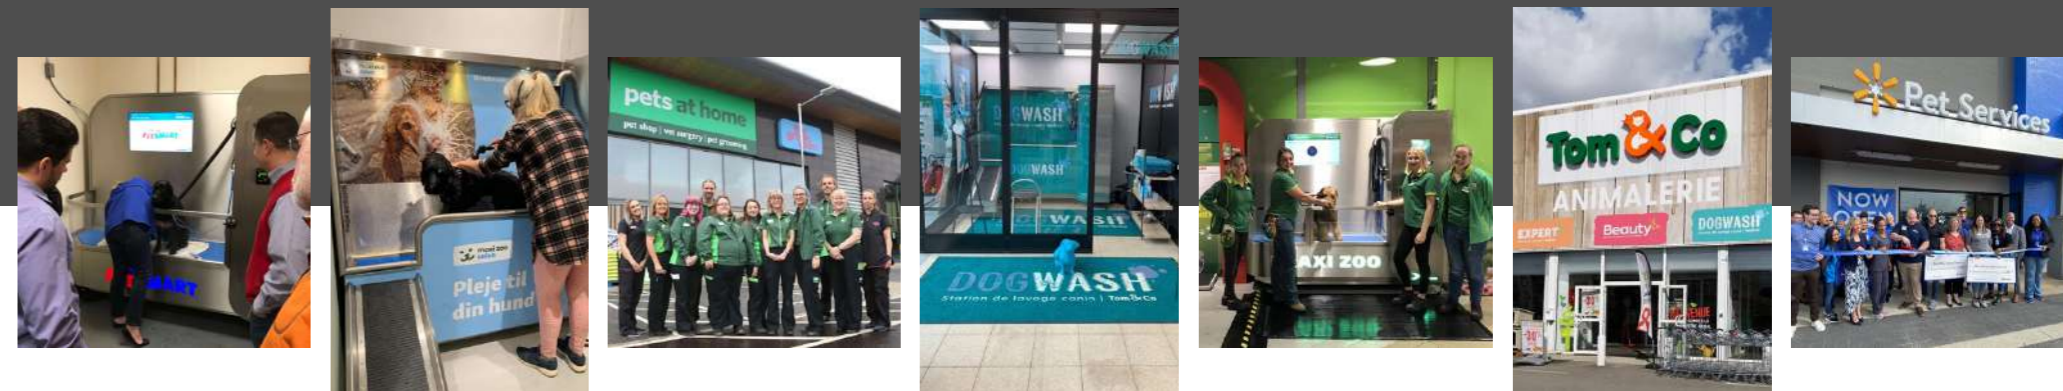

○ Satisfied clients

Tested and approved *Vendor of Choice*

— iClean Dog Wash is the only Self-Serve Dog Wash manufacturer that has been tested and is approved (Vendor of choice) by major pet store chains such as PetSmart, Fressnapf, Maxi Zoo, Pets at Home, Woof Gang Bakery, Tom&Co, Jardiland, Jollyes, Animalis and Pets Place. But also other companies such as Greystar, Shell, BP, Texaco, Chevron and 7-Eleven.

We produce the iClean Dog Wash units completely in-house, using the highest quality components available. Our commitment to quality products, affordable pricing and excellent service is the reason we are the worldwide market leader. The iClean Dog Wash is best all-in-one Self-Serve Dog Wash unit in the world.