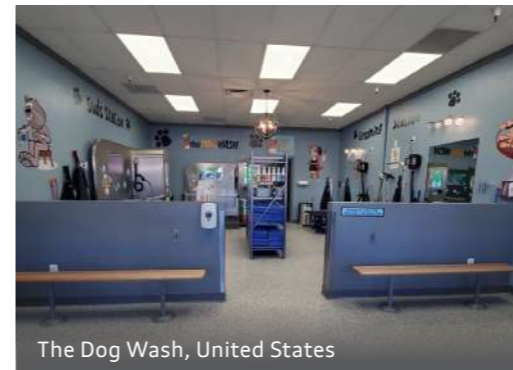

For more custom Dog Wash projects please visit our website: www.icleandogwash.com

iClean Dog Wash *Family*

Our commitment to quality products, affordable pricing and excellent service is the reason iClean is the world's leading Dog Wash company. We are the only Dog Wash manufacturer that has been tested and is approved (Vendor of choice) by major chains worldwide.

Underneath some pictures of recent installations.

For more Dog Wash pictures please visit our website: www.icleandogwash.com

The Dog Wash, United States

Ben's Barketplace, United States

Tailwaggers, United States