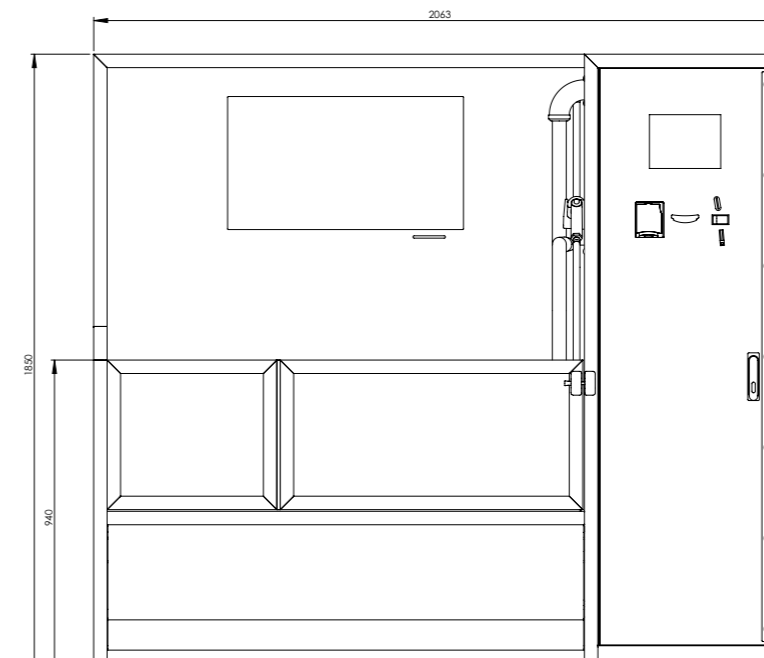

Classic model versions

CLASSIC

Push button model

CLASSIC

11-inch Touchscreen model

Color screen

3.5-inch
Color screen
(320 x 240 pixels)

Touchscreen

11-inch
HD Touchscreen
(1024 x 768 pixels)

Push button

8 illuminated anti-vandal
push buttons

Gorilla Glass

3 mm vandalism proof

Audio instructions

-

Audio instructions

30 languages

Celebrity instructions

-

Celebrity instructions

40+ celebrities

Dog Wash Programs

1. 1 Shampoo
2. 2 Rinse water
3. 3 Conditioner
4. 4 Anti-Flea Shampoo
5. 5 Blow Dry Low
6. 6 Blow Dry High
7. 7 Disinfect Tub
8. 8 Pause / Stop

* All iClean Dog Wash models
have the same Dog Wash programs.

Selectable Options

- Coin & token validator
- Banknote reader
- Nayax payment terminal
- Electric water heater
- 32-inch FULL HD LED TV