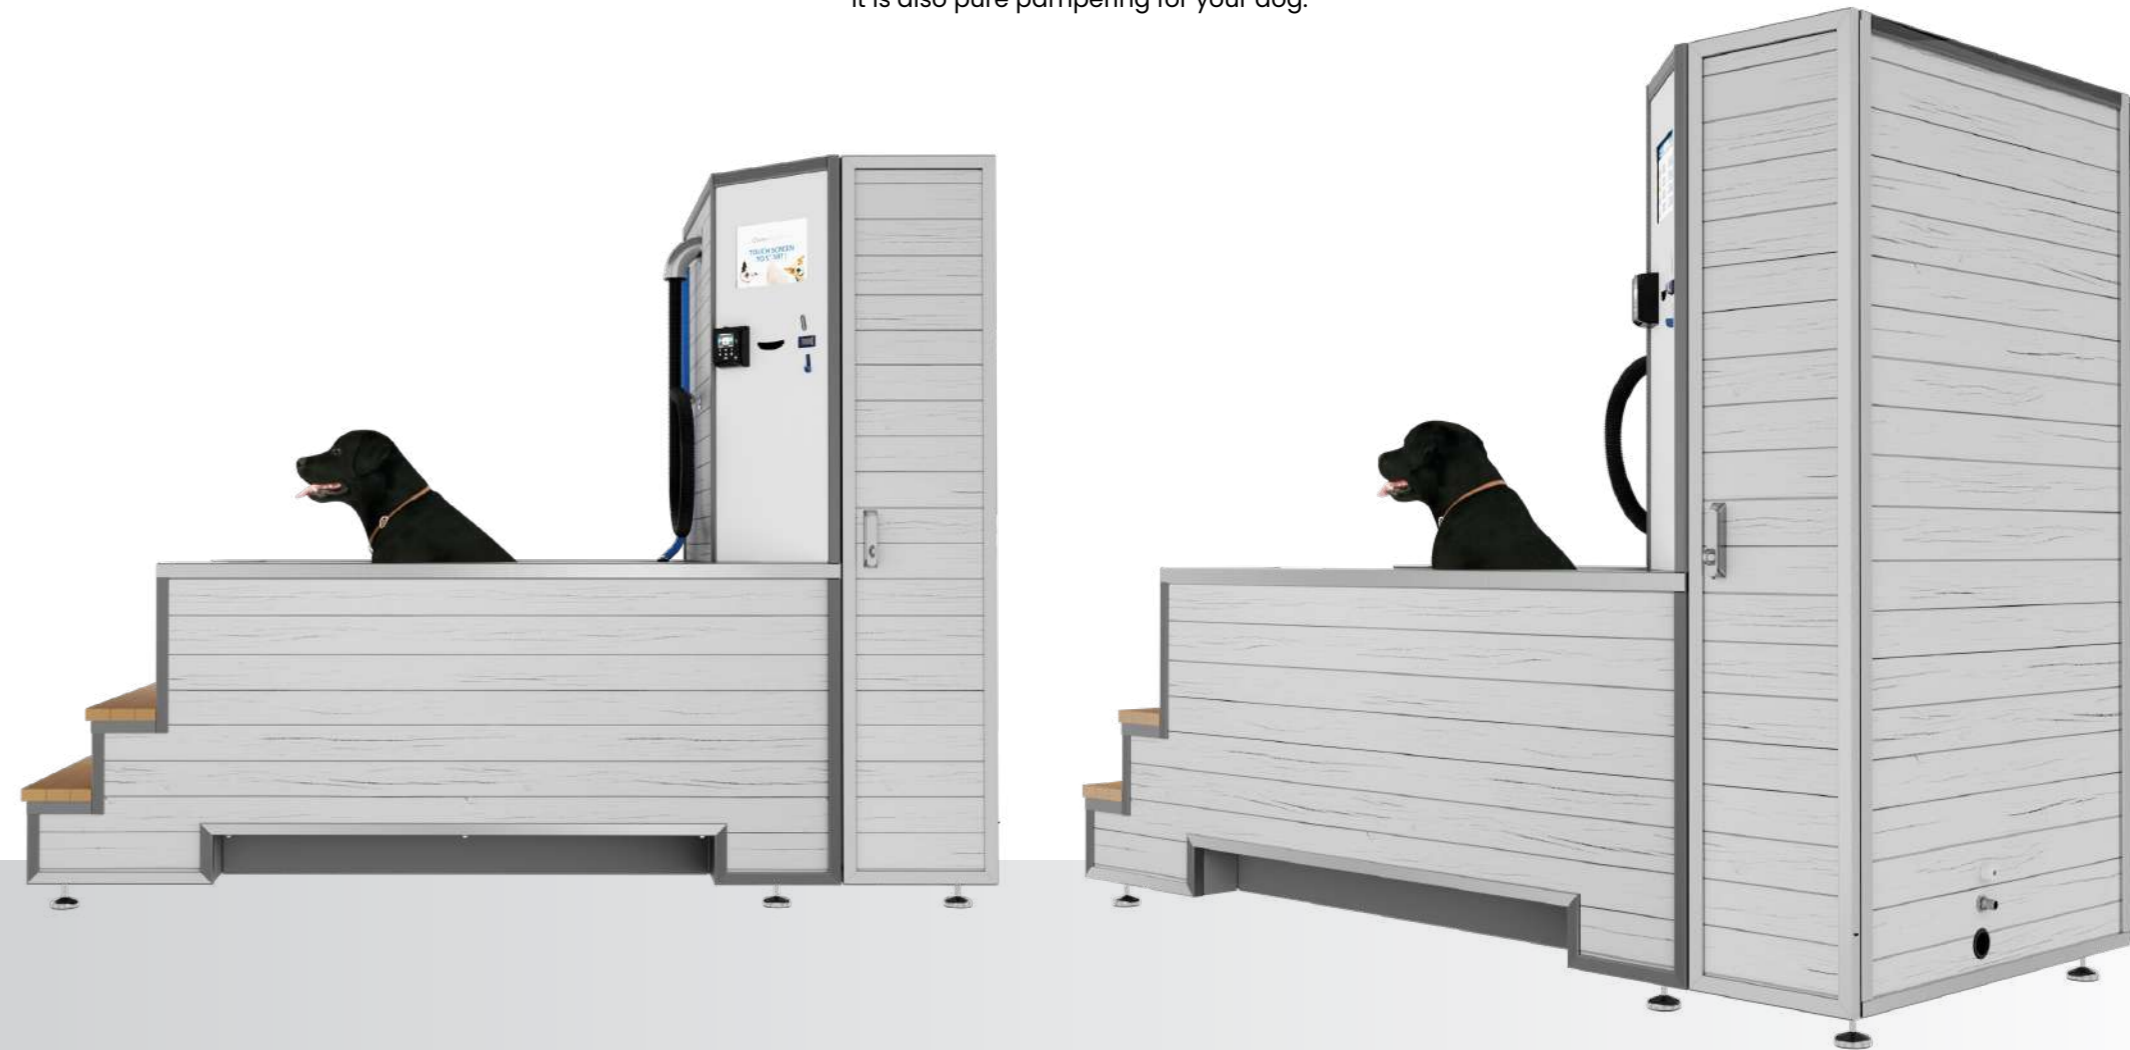

The new iClean Dog Wash Spa is equipped with wellness-style panel designs and wooden steps made from Bangkirai rainforest trees. You can choose from various types of wood, stone & tile designs to customize the look to your liking. Not only does this spa have a luxurious look, it is also pure pampering for your dog.