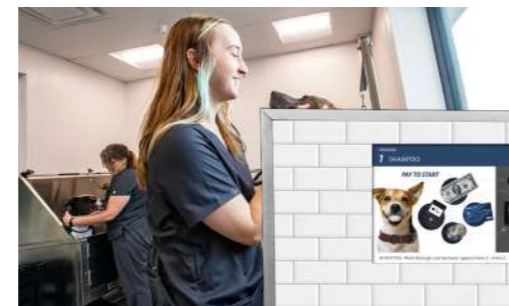

For more custom designs please visit our website: www.icleandogwash.com

Project *Walmart*

iClean International and Walmart worked together on a custom iClean Dog Wash Classic ADA compliant unit. We designed a custom Walmart Dog Wash Classic with push button control, coin & token validator, banknote reader, Nayax payment terminal and custom decals.

We also developed a custom instruction video.

For more custom Dog Wash projects please visit our website: www.icleandogwash.com

Project *PetSmart*

iClean International and PetSmart worked together on a custom iClean Dog Wash XL. We designed a custom PetSmart Dog Wash XL with an 11-inch touchscreen, coin & token validator, banknote reader, Nayax payment terminal, custom kickpanel and decals.