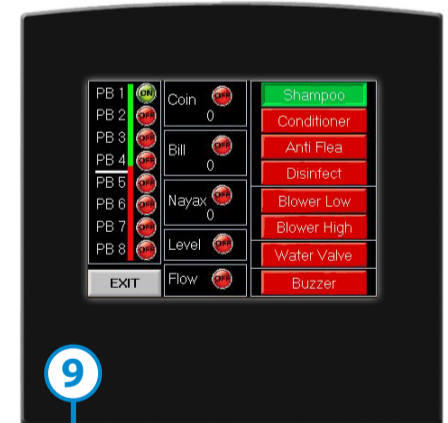

MACHINE SETUP GUIDE

Push Button Model

Change settings

1 Programmable logic controller (PLC)
With built-in high resolution, full-color touchscreen & onboard I/O configurations.

2 Slide up to access touchscreen
The touchscreen is protected with a PVC screen so the customer cannot change the (payment) settings.

3 Touch screen to enter Setup Menu
In the 'Setup Menu' the owner can edit:
- Time (s) per 0,10 currency
- Minimum Pay (Startprice)
- When the end signal (beep) starts

- Language and currency sign
- Select 'Freewash'

6

Blow Dry Screen
On this screen the customer can see that the 'Blow Dry High' program is selected. The icon shows that a product is empty.

7

Statistics
On this screen you can see the number of washes and revenue (Coins & tokens, Banknotes, NAYAX)

8

Setup Menu
In the 'Setup Menu' the owner can edit:
- Language and currency sign
- Select 'Free Wash'
- Time (s) per 0.05 currency unit
- Minimum Pay (Startprice)

9

Test Menu
In the 'Test Menu' you can activate and test all wash programs. You can activate and de-activate the Coin Validator and Banknote Reader.