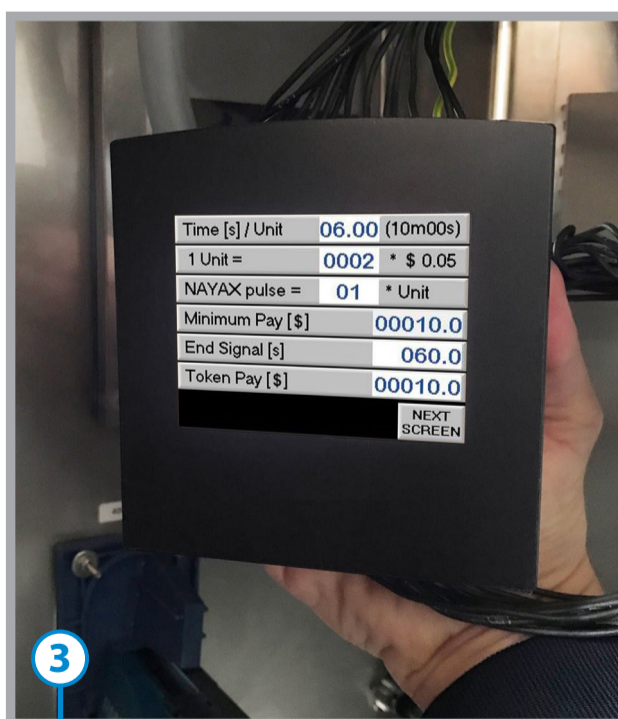

MACHINE SETUP GUIDE

Push Button Model

Change settings

1 Programmable logic controller (PLC)
With built-in high resolution, full-color touchscreen & onboard I/O configurations.

2 Slide up to access touchscreen
The touchscreen is protected with a PVC screen so the customer cannot change the (payment) settings.

3 Touch screen to enter Setup Menu
In the 'Setup Menu' the owner can edit:
- Time (s) per 0,10 currency
- Minimum Pay (Startprice)
- When the end signal (beep) starts

- Language and currency sign
- Select 'Freewash'

4 Test Menu
In the 'Test Menu' you can activate and test all washprograms: Pushbutton (PB) 1-8

You can activate and de-activate the Coin Validator and Banknote Reader.

Various screens

1

Start Screen
On this screen you can see the startprice and the total time you get.