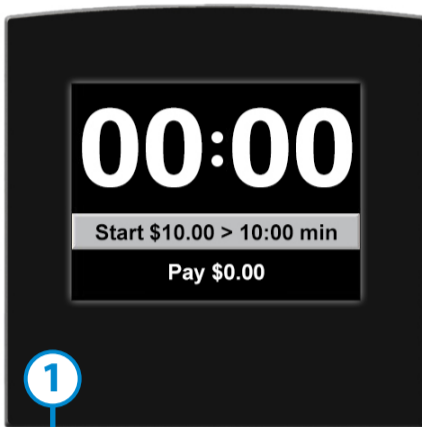

MACHINE SETUP GUIDE

Push Button Model

Change settings

1 Programmable logic controller (PLC)
With built-in high resolution, full-color touchscreen & onboard I/O configurations.

2 Slide up to access touchscreen
The touchscreen is protected with a PVC screen so the customer cannot change the (payment) settings.

3 Touch screen to enter Setup Menu
In the 'Setup Menu' the owner can edit:
- Time (s) per 0,10 currency
- Minimum Pay (Startprice)
- When the end signal (beep) starts

- Language and currency sign
- Select 'Freewash'

4 Test Menu
In the 'Test Menu' you can activate and test all washprograms: Pushbutton (PB) 1-8

You can activate and de-activate the Coin Validator and Banknote Reader.

Various screens

1

Start Screen
On this screen you can see the startprice and the total time you get.