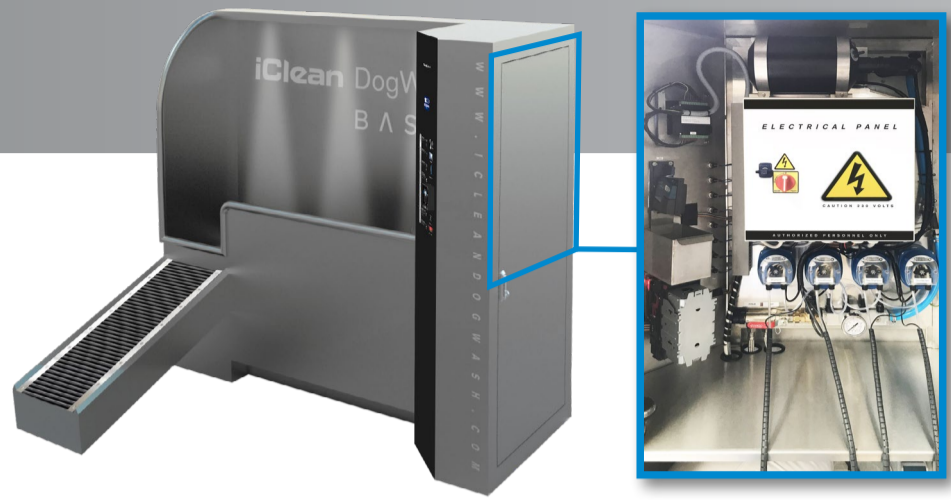

MACHINE SETUP GUIDE

Push Button Model

Change settings

1 Programmable logic controller (PLC)
With built-in high resolution, full-color touchscreen & onboard I/O configurations.

2 Slide up to access touchscreen
The touchscreen is protected with a PVC screen so the customer cannot change the (payment) settings.

3 Touch screen to enter Setup Menu
In the 'Setup Menu' the owner can edit:
- Time (s) per 0,10 currency
- Minimum Pay (Startprice)
- When the end signal (beep) starts

- Language and currency sign
- Select 'Freewash'

4 Test Menu
In the 'Test Menu' you can activate and test all washprograms: Pushbutton (PB) 1-8

You can activate and de-activate the Coin Validator and Banknote Reader.

Various screens

1

Start Screen
On this screen you can see the startprice and the total time you get.