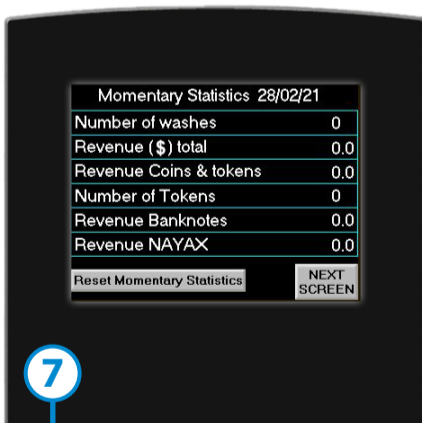

4

Disinfect Tub Screen
On this screen you have to confirm that the dog is out of the washtub.

5

Shampoo Screen
On this screen the customer can see that the 'Shampoo' program is selected and the total time that is left.

6

Blow Dry Screen
On this screen the customer can see that the 'Blow Dry High' program is selected. The icon shows that a product is empty.

7

Statistics
On this screen you can see the number of washes and revenue (Coins & tokens, Banknotes, NAYAX)