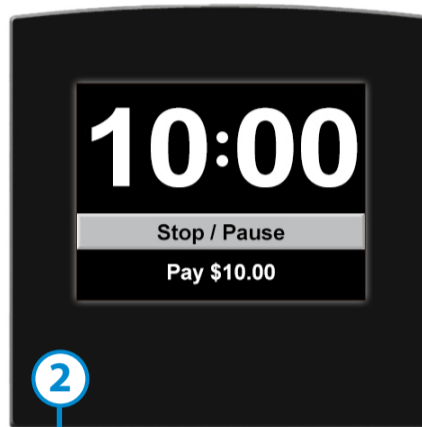

MACHINE SETUP GUIDE

Push Button Model

Change settings

1 Programmable logic controller (PLC)
With built-in high resolution, full-color touchscreen & onboard I/O configurations.

2 Slide up to access touchscreen
The touchscreen is protected with a PVC screen so the customer cannot change the (payment) settings.

3 Touch screen to enter Setup Menu
In the 'Setup Menu' the owner can edit:
- Time (s) per 0,10 currency
- Minimum Pay (Startprice)
- When the end signal (beep) starts

- Language and currency sign
- Select 'Freewash'

4 Test Menu
In the 'Test Menu' you can activate and test all washprograms: Pushbutton (PB) 1-8

You can activate and de-activate the Coin Validator and Banknote Reader.

Various screens

1

Start Screen
On this screen you can see the startprice and the total time you get.

2

Payment Screen
'Pay' shows the amount that has been paid. The amount and timer will increase when money is

3

Disinfect Tub Screen
On this screen the you can choose if you want to disinfect the washtub for free before you start. (Also at the end of the wash)